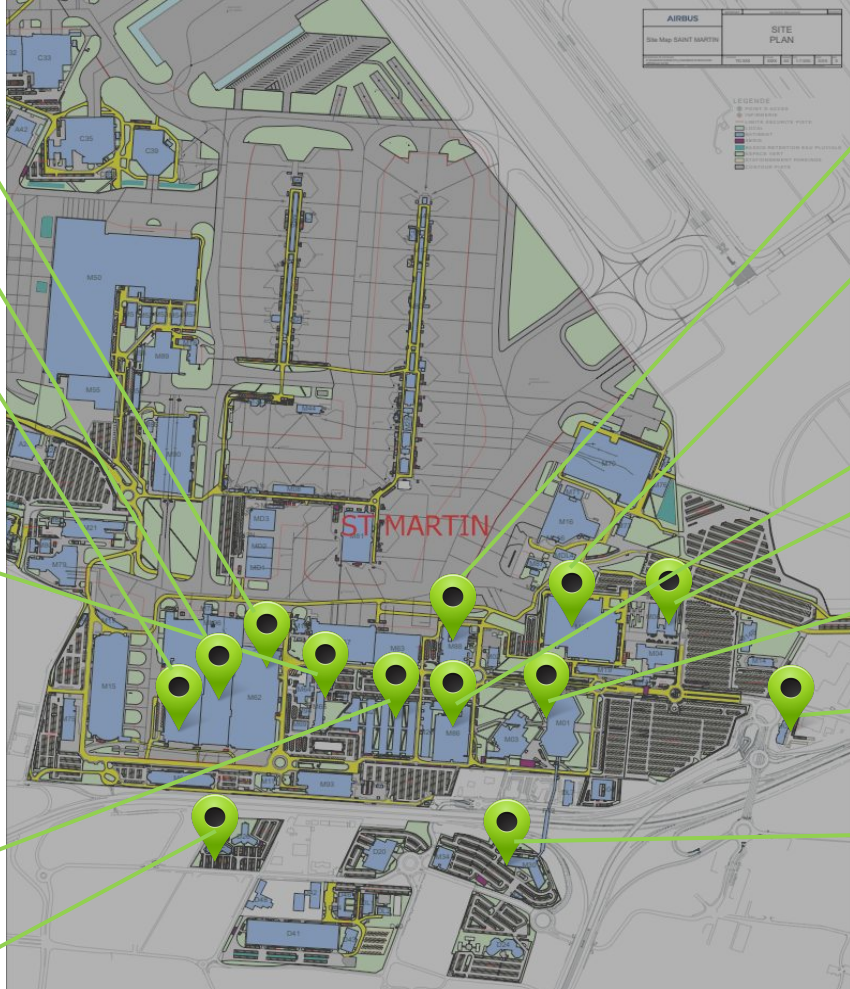

Eric Diaz	RVS

Eric Dauba	RVS

Krizelle Martinez Le Voir	RVS

Alexia Cailloux	RS

Fabienne Debanne	DS

Guillaume Bonnet	DS

Jean-Philippe Laffont	DS

Marc Cauneille	CSE

Philippe Agar	CSE

Julien Escher	RVS

Philippe Murat	RVS
Nathalie Mirouse	DS

Luc Marsan	DS

Pierre Moreau	RVS
Nathalie Crochet	CSE
Olivier Thermine	CSE

Olivier Nardin	CSE

Fabrice Laval	RVS
Muriel Bernat	CSE
Thierry Mariotto	CSE

Beatrice Barbacani	CSE

Florence Vasseur	CSE
Jean-Jacques Caussat	RVS
Philippe Morado	CSE

Localisation Site Saint Martin